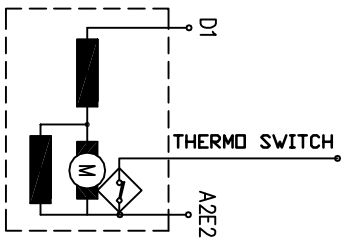

EC 0,8/1,2/30-14 EC 0,8/2,4/30-14
 0 18 03 0140 0 18 13 0140

rated power 0,8 kW
 rated voltage 12 V
 rated current 110 A
 rated speed 3000 min⁻¹
 operation mode S2-1min
 excitation mode Compound
 protection IP 44
 insulation F
 weight 3,34 kg
 length L C12D01
 char. curve C.W/D.E.
 rotation

0,8 kW
 24 V
 58 A
 3000 min⁻¹
 S2-1,5min
 Compound
 IP 44
 F
 3,34 kg
 C24D01
 C.W/D.E.

KOSTOV MOTORS

excit. insulation

kw A V duty

top kg S.N.

WWW.KOSTOV.MOTORS.COM

NOTE: The front side bearing fixing is ensured after the mounting of the pump. The other bearing is free.