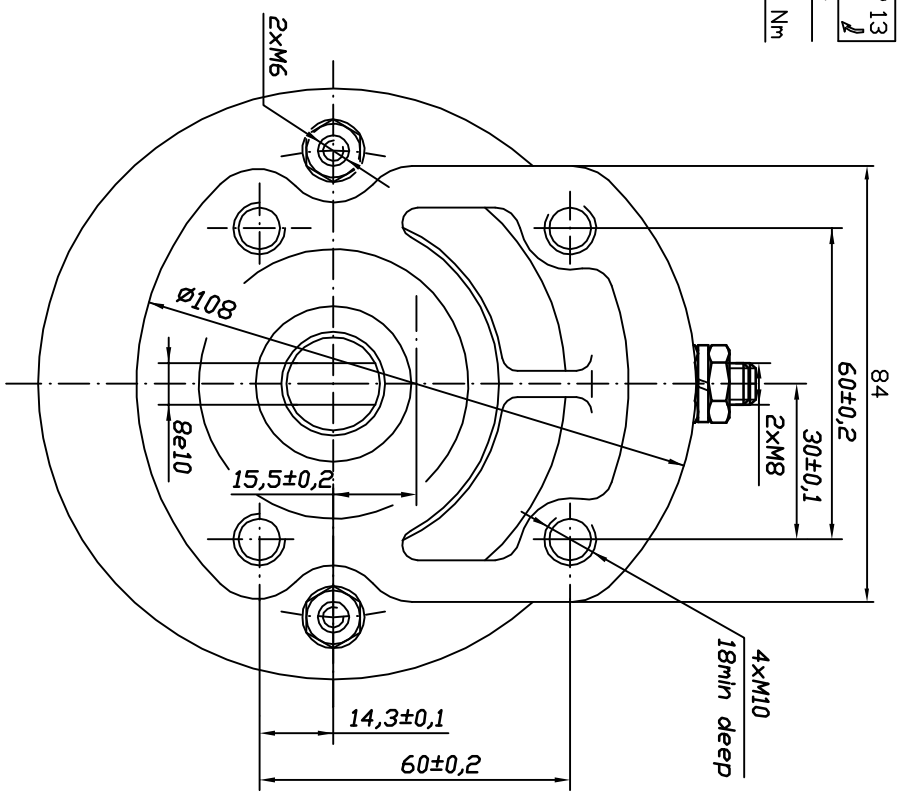

KA 57

EC 2/2,4/22
 0 26 12 2000

rated power	2kW
rated voltage	24V
rated current	121A
rated speed	2200min ⁻¹
operation mode	S2-2min
excitation	Compound
protection	TP44
insulation	F
weight	8,3kg
length L	C24A29
char. curve	C.V.D.E.
rotation	