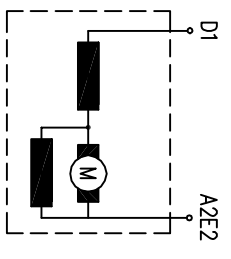

KA 57

EC 2/2,4/22
 0 26 12 2000

rated power	2kW
rated voltage	24V
rated current	121A
rated speed	2200min ⁻¹
operation mode	S2-2min
excitation	Compound
protection	TP44
insulation	F
weight	8,3kg
length L	C24A29
char. curve	C.V.D.E.
rotation	