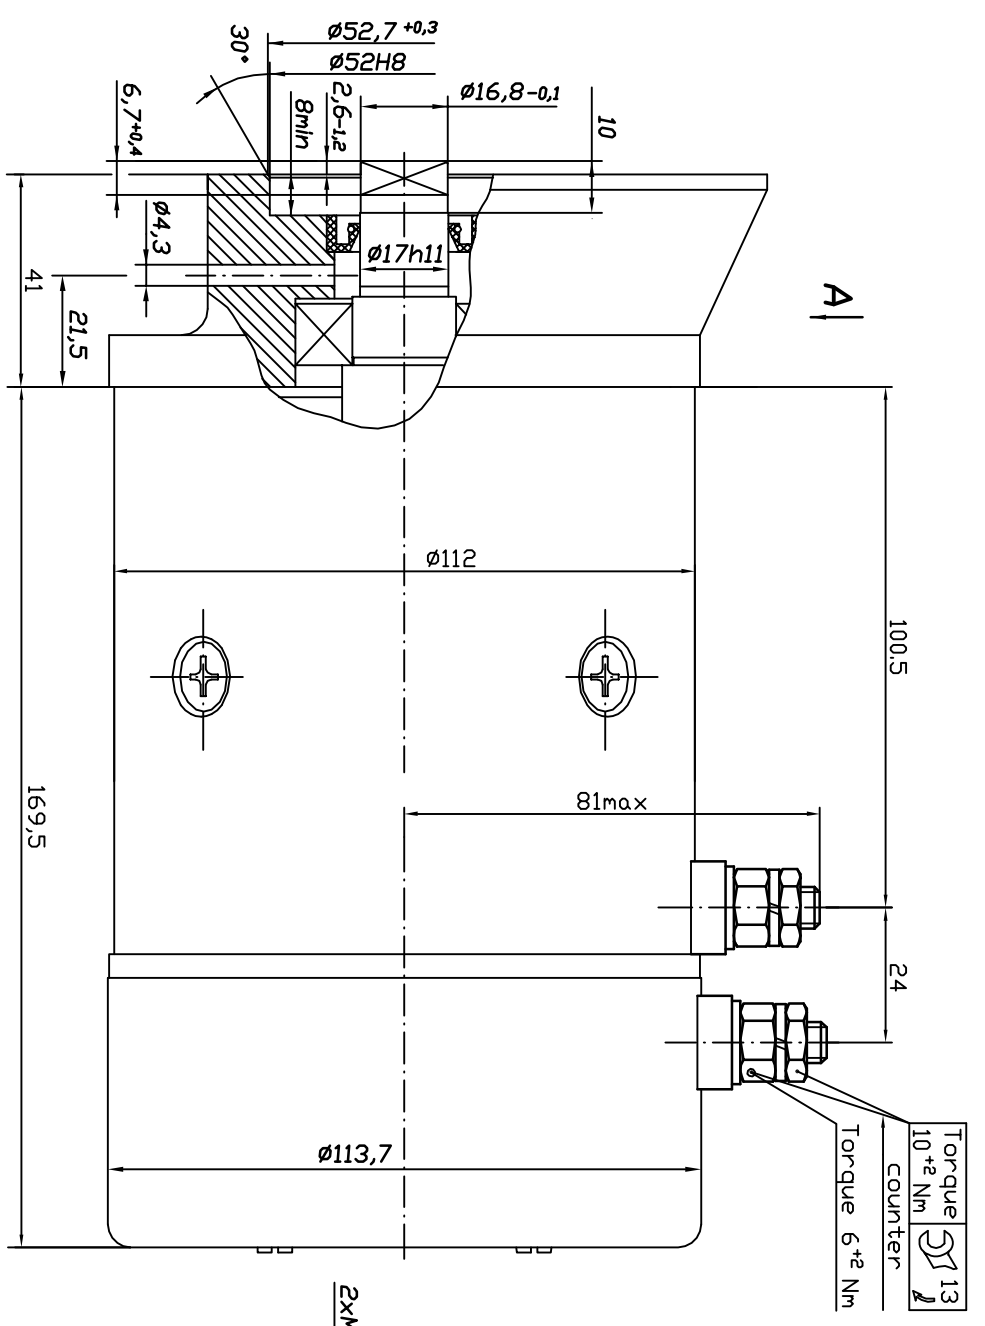

KA 57

EC 2/2,4/22
 0 26 12 2000

rated power	2kW
rated voltage	24V
rated current	121A
rated speed	2200min ⁻¹
operation mode	S2-2min
excitation	Compound
protection	TP44
insulation	F
weight	8,3kg
length L	C24A29
char. curve	C.V.D.E.
rotation	