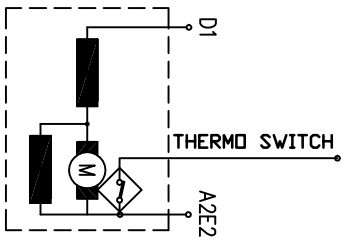

EC 0,8/1,2/30-14.1 EC 0,8/2,4/30-14.1
 0 18 03 0141 0 18 13 0141

rated power 0,8 kW
 rated voltage 12 V
 rated current 110 A
 rated speed 3000 min⁻¹
 operation mode S2-1min
 excitation mode Compound
 protection IP 44
 insulation F
 length L 3,34 kg
 char. curve C12D01
 rotation C.W./D.E.

0,8 kW
 24 V
 58 A
 3000 min⁻¹
 S2-1,5min
 Compound
 IP 44
 F
 3,34 kg
 C24D01
 C.W./D.E.

DC motor EC 0,8/1,2/30-14
 kW 0,8 V 12 rpm 3000
 S2-1min
 www.elprom-ems.com

DC motor EC 0,8/2,4/30-14
 kW 0,8 V 24 rpm 3000
 S2-1,5min
 www.elprom-ems.com

Elprom-EMS
 19.09.2007
 28.06.2007
 Rev.

NOTE: The front side bearing fixing is ensured after the mounting of the pump. The other bearing is free.