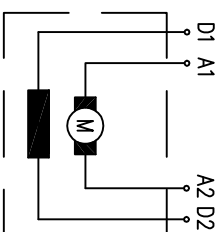

ET 4,4/4,8/60

rated power	12 V	24 V	36 V	48 V
rated voltage	1,00 kW	2,3 kW	3,3 kW	4,4 kW
rated current	12 V	12 V	12 V	12 V
rated speed	120 A	120 A	120 A	120 A
operation mode	1300 min <sup>-1</sup>	3000 min <sup>-1</sup>	4500 min <sup>-1</sup>	6000 min <sup>-1</sup>
excitation	S2-60 min series	S2-60 min series	S2-60 min series	S2-60 min series
protection	IP 21	IP 21	IP 21	IP 21
insulation	F	F	F	F
weight	16,7 kg			
Char. curve	S12C04			