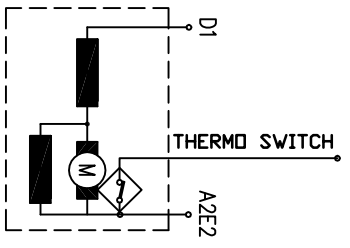

EC 0,8/1,2/30-14.1 EC 0,8/2,4/30-14.1  
 0 18 03 0141 0 18 13 0141

rated power 0,8 kW  
 rated voltage 12 V  
 rated current 110 A  
 rated speed 3000 min<sup>-1</sup>  
 operation mode S2-1min  
 excitation mode Compound  
 protection IP 44  
 insulation F  
 length L 3,34 kg  
 char. curve C12D01  
 rotation C.W/D.E.

0,8 kW  
 24 V  
 58 A  
 3000 min<sup>-1</sup>  
 S2-1,5min  
 Compound  
 IP 44  
 F  
 3,34 kg  
 C24D01  
 C.W/D.E.

 DC motor EC 0,8/1,2/30-14  
 kW 0,8 V 12 rpm 3000  
 SE-1min  
 www.eiprom-ems.com