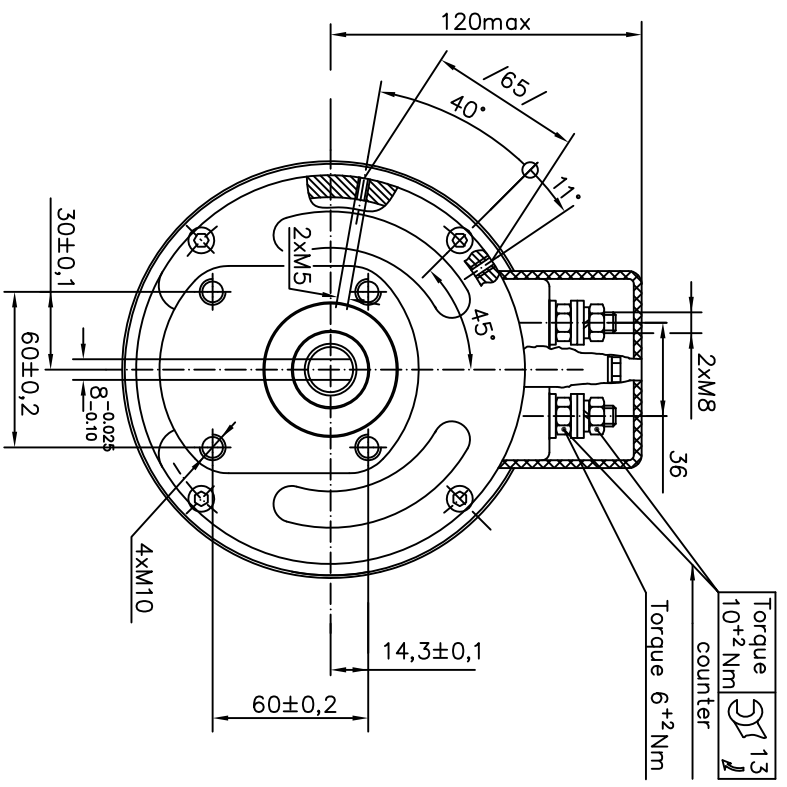

C 33D2

EC 3/2,4/20.2
0 31 12 0002

rated power 3 kW
 rated voltage 24 V
 rated current 180A
 rated speed 2000 min⁻¹
 operation mode S2-15min
 excitation series IP 21
 protection F
 insulation 18,43 kg
 length L 287
 char. curve S24C37a
 rotation C.W.D.E.

		DC motor EC 3/2,4/20.2	
IP 21	excitation series	F	mhr 2000
insulation class		24	V
kw 3		18,43	kg
duty cycle	S2-15min	287	mm
date	12.1.10	180	A
www.elprom-ents.com		CE	

Coating: powder paint
grey RAL 9006