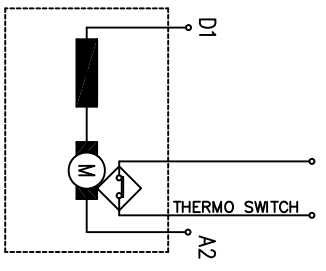

C 33D2

EC 3/2,4/20.2
0 31 12 0002

rated power 3 kW
 rated voltage 24 V
 rated current 180A
 rated speed 2000 min⁻¹
 operation mode S2-15min
 excitation series IP 21
 protection F
 insulation 18,43 kg
 length L 287
 char. curve S24C37a
 rotation C.W.D.E.

		DC motor EC 3/2,4/20.2	
IP 21	excitation series	F	mhr 2000
insulation class		24	V
kw 3		18,43	kg
duty cycle	S2-15min	287	mm
date	12.1.10	180	A
www.elprom-ents.com		CE	

Coating: powder paint
grey RAL 9006