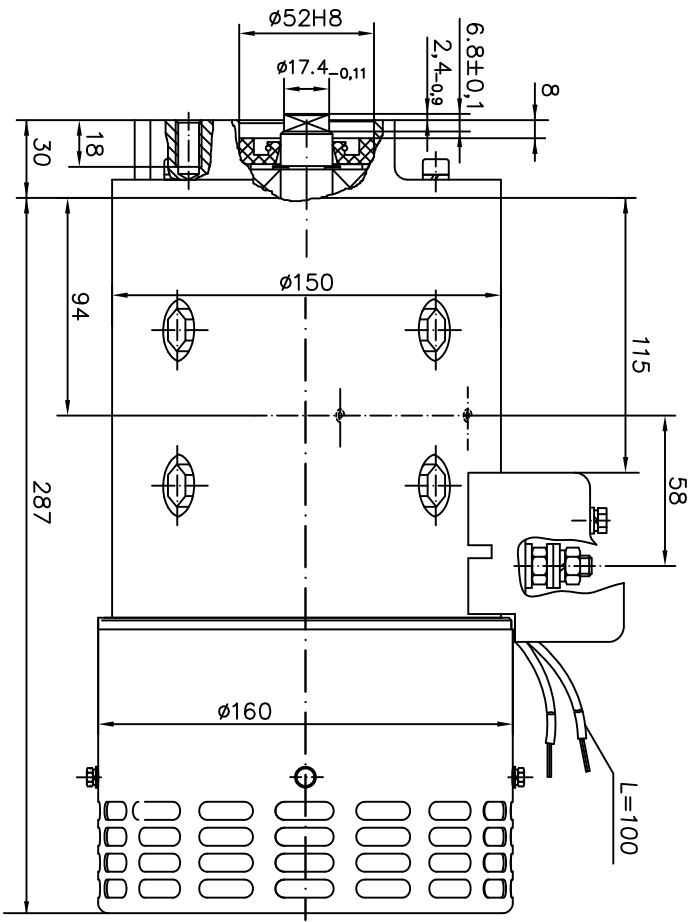

C 33D2

EC 3/2,4/20.2
0 31 12 0002

rated power 3 kW
 rated voltage 24 V
 rated current 180A
 rated speed 2000 min⁻¹
 operation mode S2-15min
 excitation series IP 21
 protection F
 insulation 18,43 kg
 length L 287
 char. curve S24C37a
 rotation C.W.D.E.

		DC motor EC 3/2,4/20.2	
IP 21	excitation series	F	mhr 2000
insulation class		24	V
kw 3		18,43	kg
duty cycle	S2-15min	287	mm
date	12.1.10	180	A
www.elprom-ents.com		CE	

Coating: powder paint
grey RAL 9006