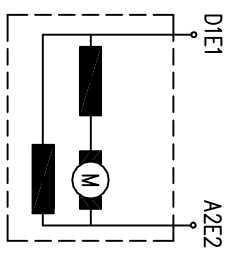

**K032R**

**KOSTOV MOTORS**

excit.

IP  Insulation

kV  A  V  duty

pm  kg  SN:

www.kostov-motors.com

**FC 0,47/2,4/33**  
**0 13 13 3000**

rated power 0,47 kW  
 rated voltage 24 V  
 rated current 32,5 A  
 rated speed 3300 min<sup>-1</sup>  
 operation mode S2-6min  
 excitation compound  
 protection IP 55  
 insulation F  
 weight 3,26 kg  
 char. curve C240I2  
 rotation CWDE