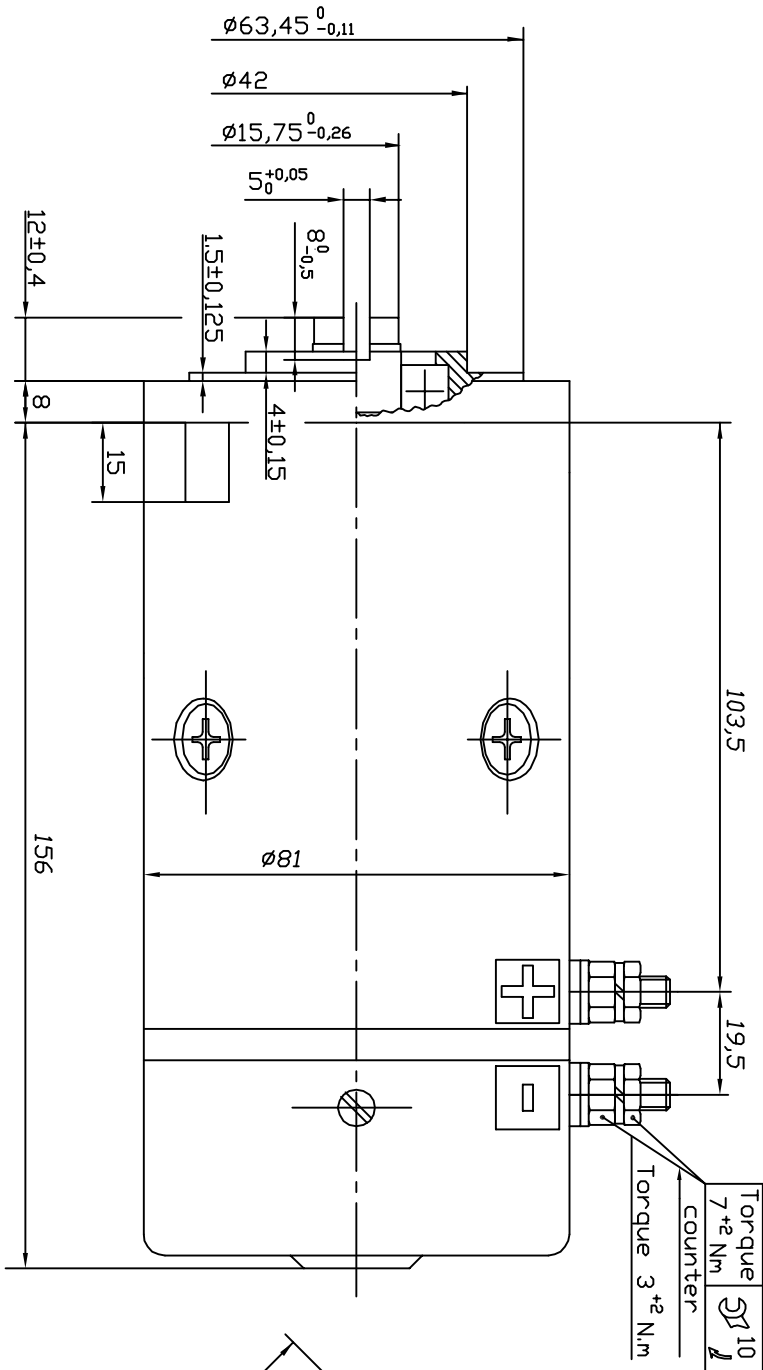

**K032R**

**KOSTOV MOTORS**

excit.

IP  Insulation

kV  A  V  duty

pm  kg  SN:

www.kostov-motors.com

**FC 0,47/2,4/33**  
**0 13 13 3000**

rated power 0,47 kW  
 rated voltage 24 V  
 rated current 32,5 A  
 rated speed 3300 min<sup>-1</sup>  
 operation mode S2-6min  
 excitation compound  
 protection IP 55  
 insulation F  
 weight 3,26 kg  
 char. curve C240I2  
 rotation CWDE