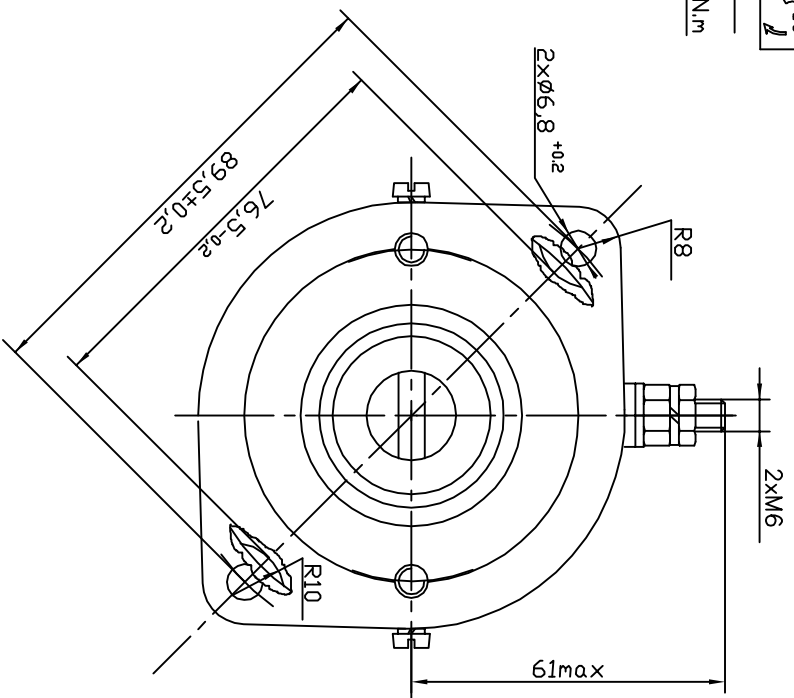

**K032R**

**KOSTOV MOTORS**

excit.

IP  Insulation

kV  A  V  duty

pm  kg  SN:

www.kostov-motors.com

**FC 0,47/2,4/33**  
**0 13 13 3000**

rated power 0,47 kW  
 rated voltage 24 V  
 rated current 32,5 A  
 rated speed 3300 min<sup>-1</sup>  
 operation mode S2-6min  
 excitation compound  
 protection IP 55  
 insulation F  
 weight 3,26 kg  
 char. curve C240I2  
 rotation CWDE