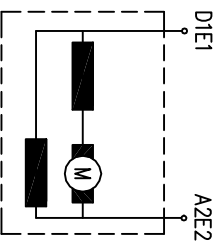

24.02.2010	Balkancar "G. Kostov" JSC
06.10.2006	
20.02.2007	
16.05.2000	
Rev.