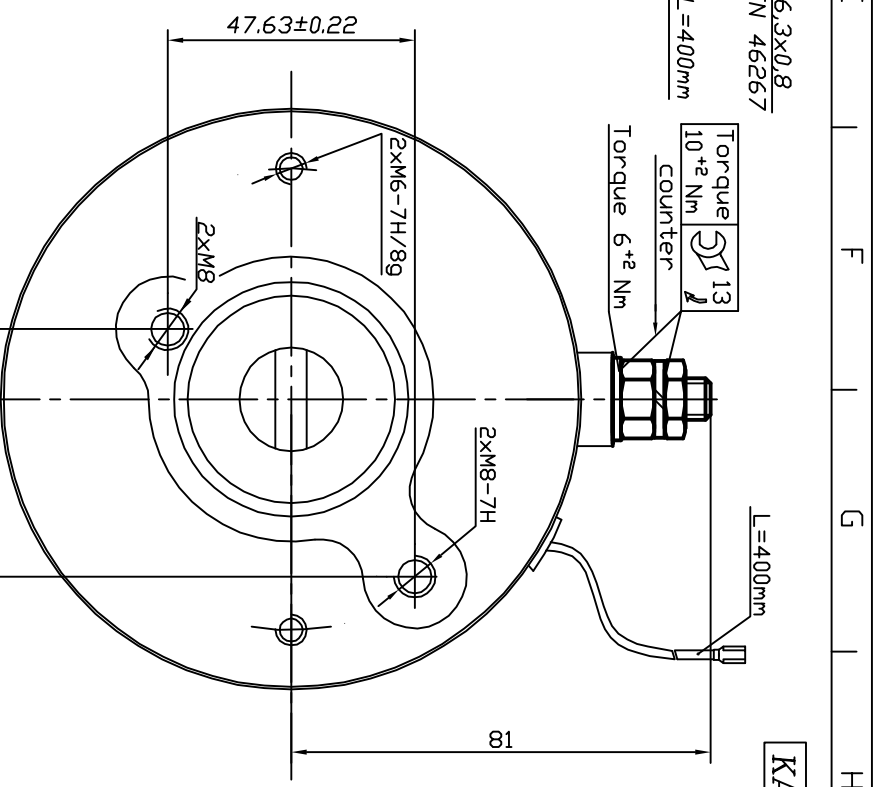

DHOLLANDIA
 DC motor EC E/L/E/E3-32
 HP 27 IP 44 excite. comp.
 Insulation class F mn 2300
 KV 2 V 12 A 270
 kg 7.1 date
 duty cycle S2-15min
 www.dhollandia.com

EC 2/1,2/23-32
 0 26 02 3320

EC 2/2,4/23-32
 0 26 12 3320

rated power 2 kW
 rated voltage 12 V
 rated current 270 A
 rated speed 2300 min⁻¹
 operation mode S2-1,5 min
 excitation compound
 protection IP 44
 insulation F
 weight 6,850 kg
 length L
 char. curve
 rotation

2 kW
 24 V
 121 A
 2300 min⁻¹
 S2-2 min
 compound
 IP 44
 F
 6,66 kg
 C24A25
 C.W.D.E.

NOTE: The front side bearing fixing is ensured after the mounting of the pump. The other bearing is free.

KOSTOV MOTORS
 excite.
 IP insulation
 kW A V duty
 rpm kg S.N.
 www.kostov...moldia.som