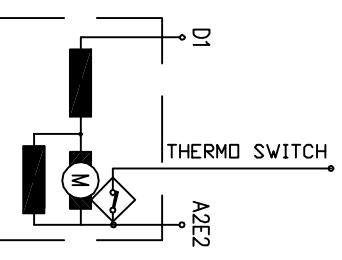

DHOLLANDIA
 DC motor EC E/L/E/E3-32
 HP 27 IP 44 excite. comp.
 Insulation class F mn 2300
 KV 2 V 12 A 270
 kg 7.1 date
 duty cycle S2-15min
 www.dhollandia.com

EC 2/1,2/23-32
 0 26 02 3320

EC 2/2,4/23-32
 0 26 12 3320

rated power 2 kW
 rated voltage 12 V
 rated current 270 A
 rated speed 2300 min⁻¹
 operation mode S2-1,5 min
 excitation compound
 protection IP 44
 insulation F
 weight 6,850 kg
 length L
 char. curve
 rotation

2 kW
 24 V
 121 A
 2300 min⁻¹
 S2-2 min
 compound
 IP 44
 F
 6,66 kg
 C24A25
 C.W.D.E.

NOTE: The front side bearing fixing is ensured after the mounting of the pump. The other bearing is free.

KOSTOV MOTORS
 excite.
 IP insulation
 kW A V duty
 rpm kg S.N.
 www.kostov...moldia.som